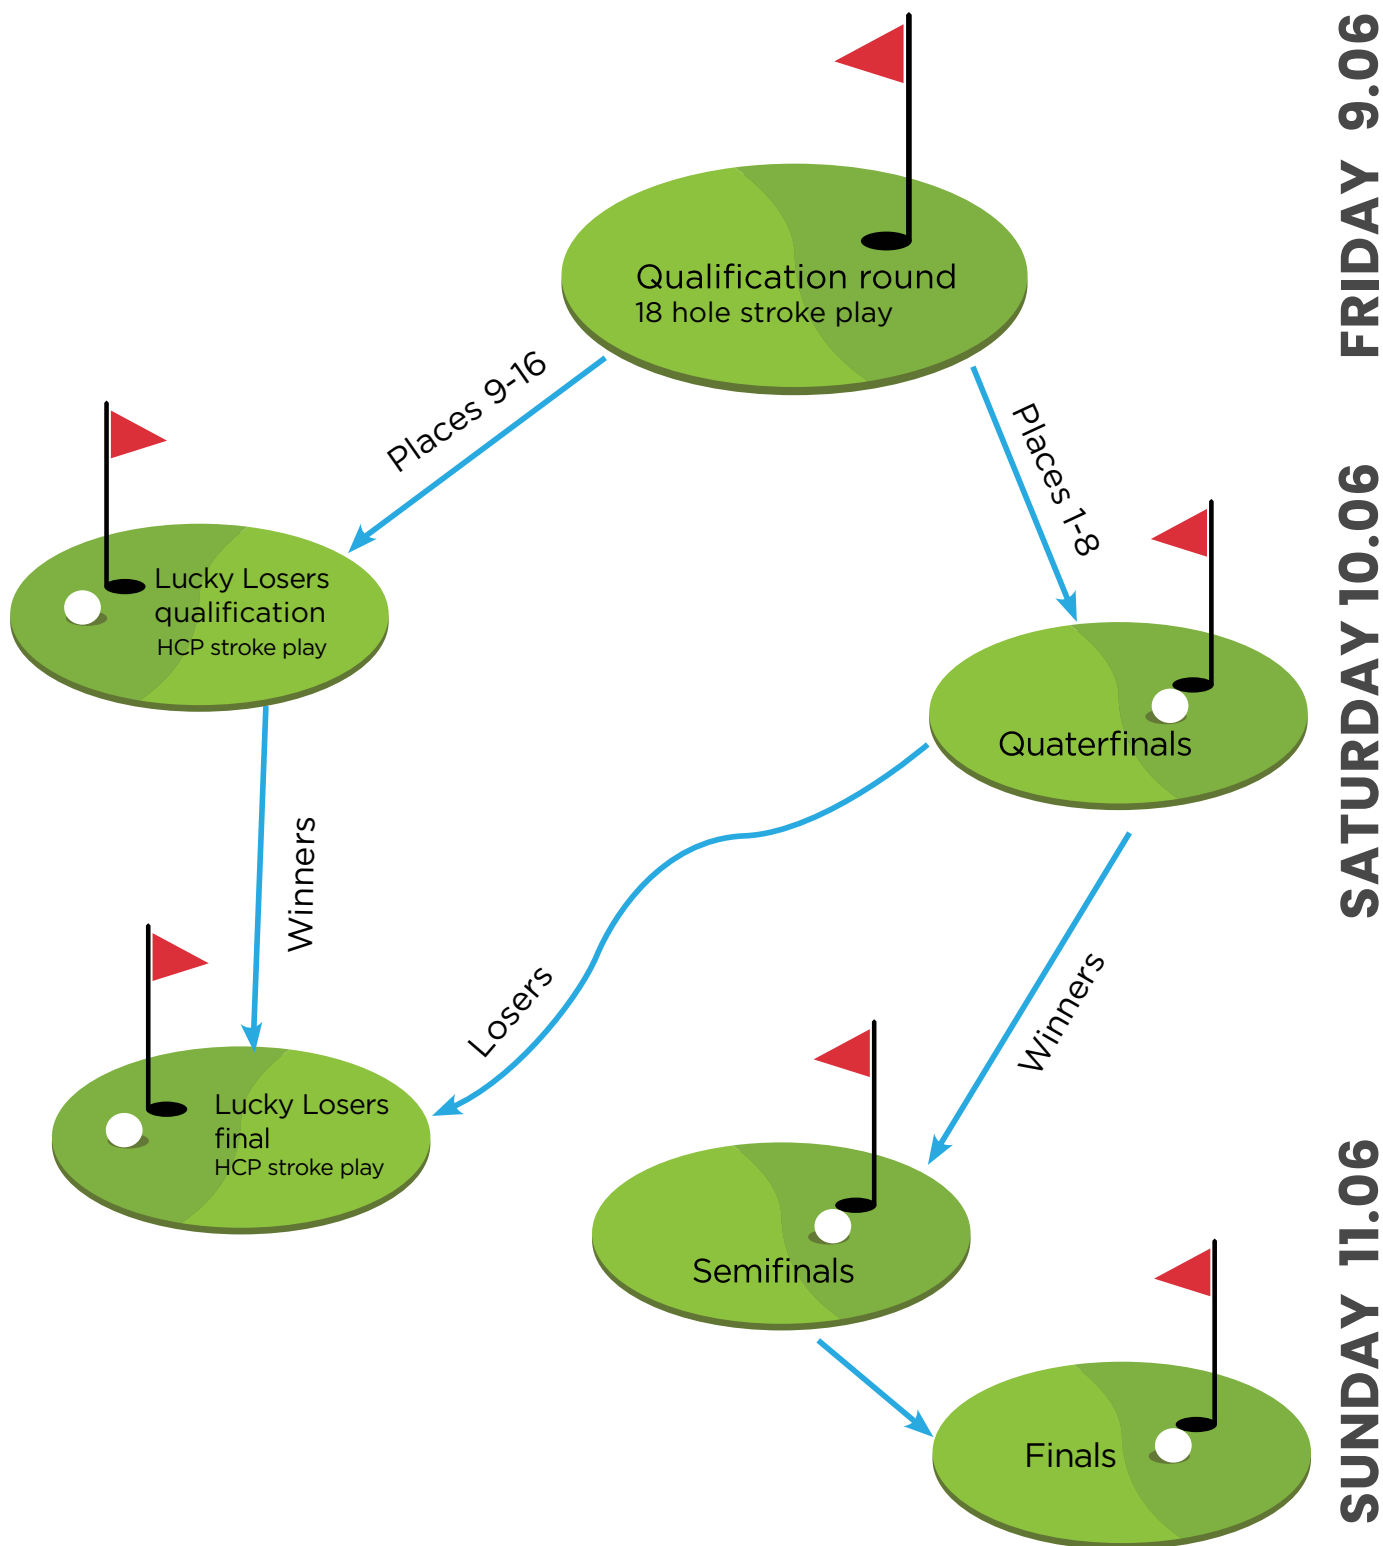

Estonian Ladies Match Play Open 2023 by Bauroc

JUNE 9-11 | WHITE BEACH GOLF

COMPETITION SYSTEM

Estonian Ladies Match Play Open