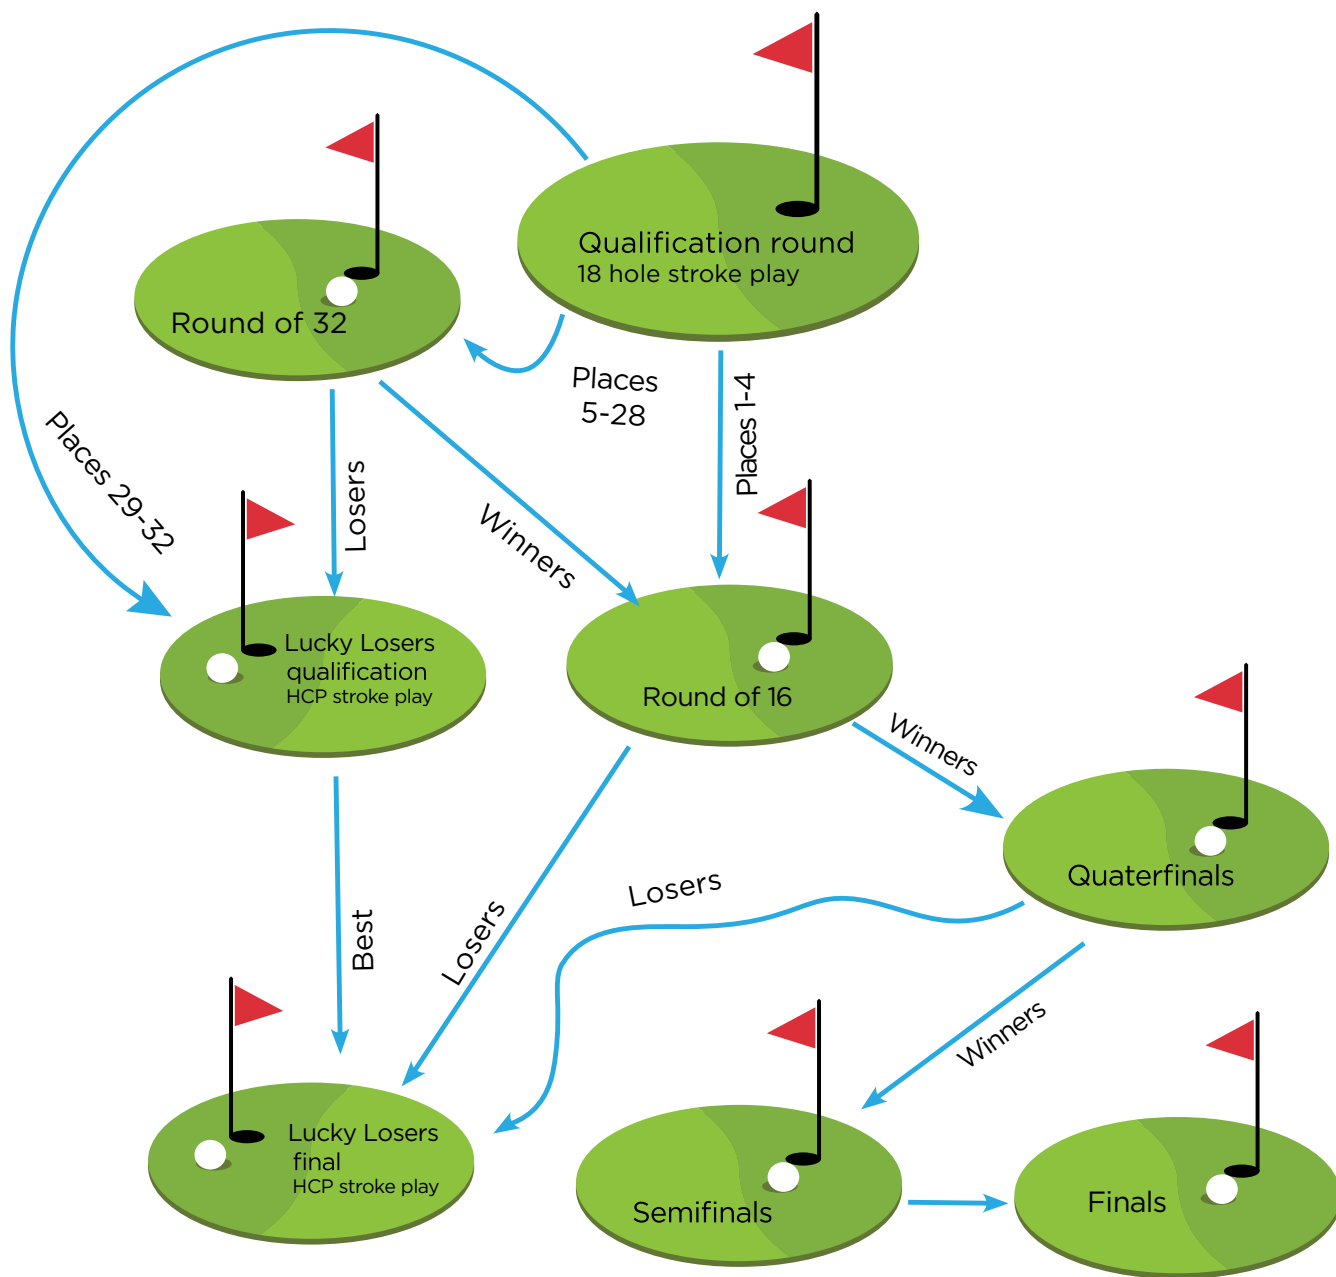

Estonian Match Play Open 2023 by Bauroc

JUNE 9-11 | WHITE BEACH GOLF

COMPETITION SYSTEM

Estonian Match Play Open

FRIDAY 9.06

SATURDAY 10.06

SUNDAY 11.06