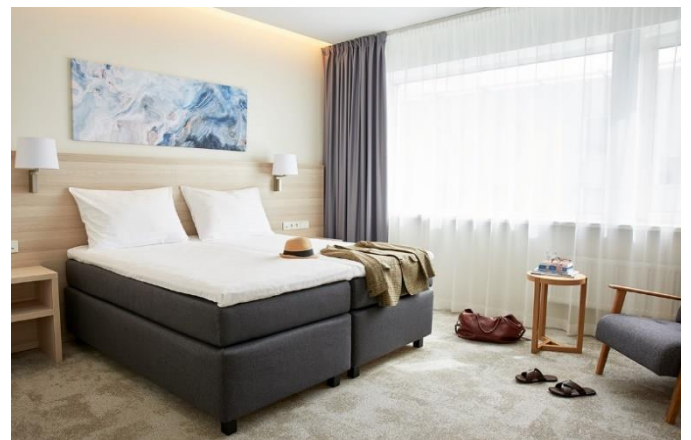

Estonian Mid-Am Open 2024 by Assa Abloy

JUNE 26 – 27 | RAE GOLF

TRAVEL INFO

TALLINN LENNART MERI AIRPORT

Tartu mnt 101 | 10112, Tallinn | Estonia

Website: airport.ee

Distance from the course: ~17 km

TAXI

To travel between the accommodation and the golf course you can use taxi services or Bolt app.

Tallink Takso: +372 640 8921

ACCOMMODATION

Tallink Hotels has a special offer for all participants – stay in of their hotels for **20%** cheaper by using the discount code **GOLFILIIT**.

Booking through the website:
www.tallinkhotels.com